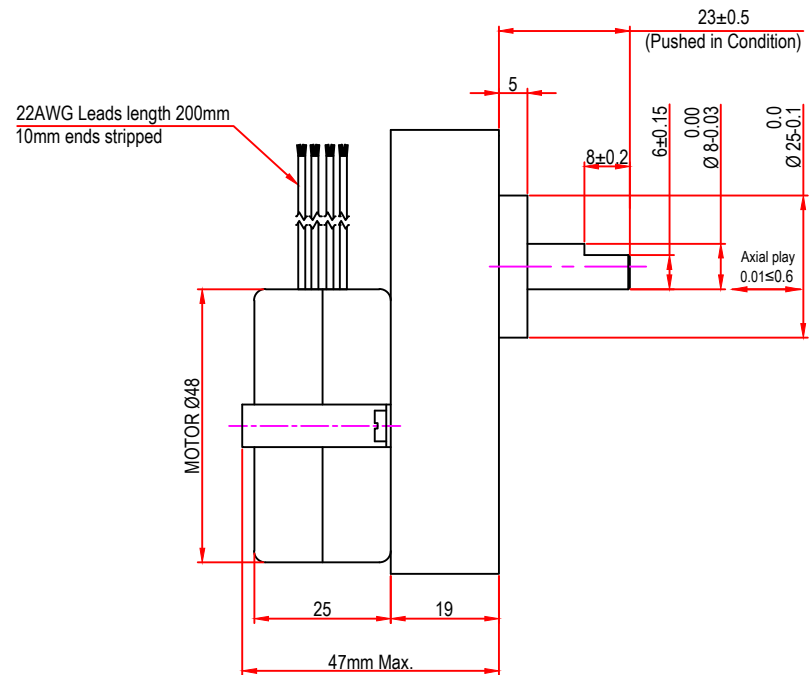

Issue/RevNo	Revision note	Date	Signature	Checked
1.0	Original Issue	01/04/2014	MBM	TNB

 <b>Motion Drivetrionics Pvt Ltd</b>				
Itemref	Client	-		Article No./Reference
Designed by MBM	Checked by TNB	Approved by TNB	Date 01/04/2014	Scale do not scale
<b>BRAND - MECHTEX</b> Navi Mumbai - 400 709.			<b>MTR54</b>	
<b>F-MKT-022 VER 3.0</b>			<b>Assembly Drawing</b>	Edition Sheet 1 of 1