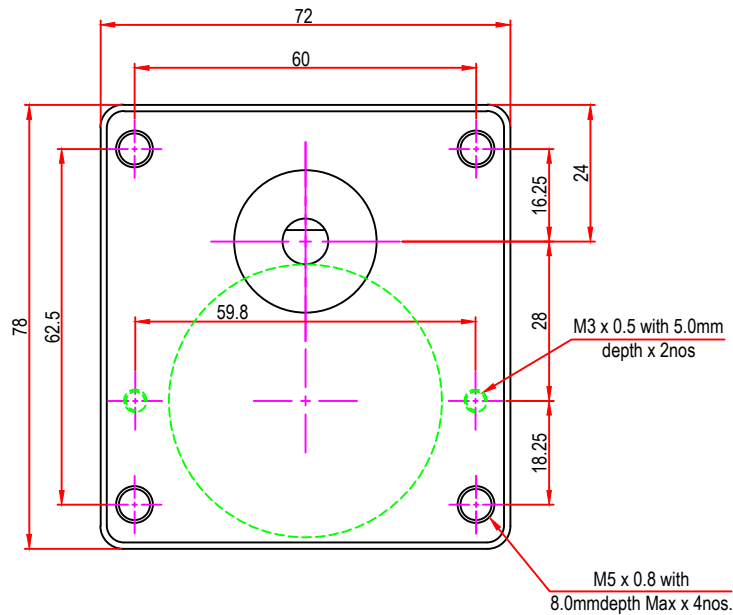

Issue/RevNo	Revision note	Date	Signature	Checked
1.0	Original Issue	01/04/2014	MBM	TNB

 <b>Motion Drivetrionics Pvt Ltd</b>				
Itemref	Client	-		Article No./Reference
Designed by MBM	Checked by TNB	Approved by TNB	Date 01/04/2014	Scale do not scale
<b>BRAND - MECHTEX</b> Navi Mumbai - 400 709.			<b>MTR54</b>	
<b>F-MKT-022 VER 3.0</b>			<b>Assembly Drawing</b>	Edition Sheet 1 of 1