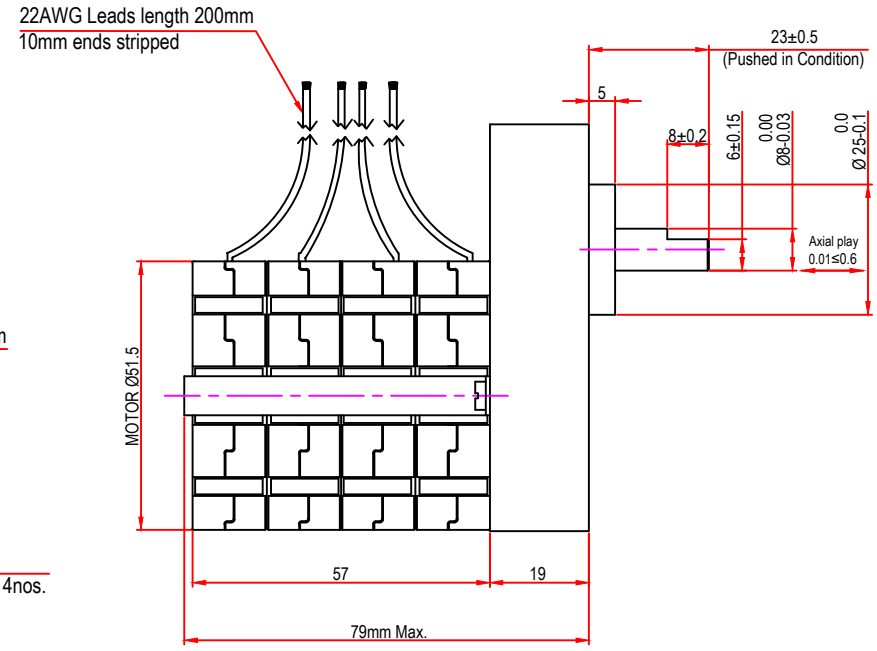

Issue/RevNo	Revision note	Date	Signature	Checked
1.0	Original Issue	01/04/2014	MBM	TNB

 Motion Drivetronics Pvt Ltd				
Itemref	Client	-		Article No./Reference
Designed by MBM	Checked by TNB	Approved by TNB	Date 01/04/2014	Scale do not scale
BRAND - MECHTEX Navi Mumbai - 400 709.			MTRD4b4	
F-MKT-022 VER 3.0			Assembly Drawing	Edition Sheet 1 of 1