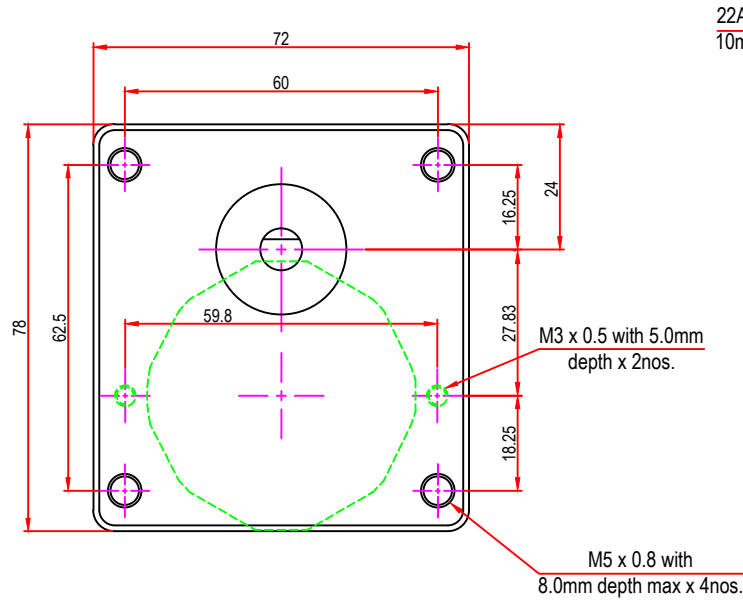

Issue/RevNo	Revision note	Date	Signature	Checked
1.0	Original Issue	01/04/2014	MBM	TNB

 Motion Drivetronics Pvt Ltd				
Itemref	Client	-		Article No./Reference
Designed by MBM	Checked by TNB	Approved by TNB	Date 01/04/2014	Scale do not scale
BRAND - MECHTEX Navi Mumbai - 400 709.			MTRD4b4	
F-MKT-022 VER 3.0			Assembly Drawing	Edition Sheet 1 of 1