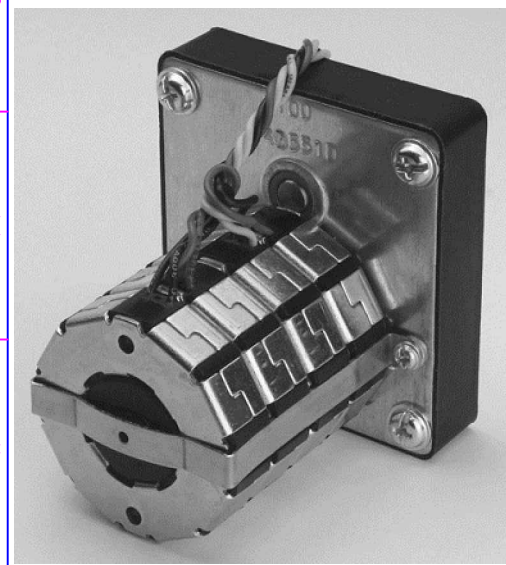

Issue/RevNo	Revision note	Date	Signature	Checked
1.0	Original Issue	01/04/2014	MBM	TNB

 Motion Drivetronics Pvt Ltd				
Itemref	Client	-		Article No./Reference
Designed by MBM	Checked by TNB	Approved by TNB	Date 01/04/2014	Scale do not scale
BRAND - MECHTEX Navi Mumbai - 400 709.			MTRD4b4	
F-MKT-022 VER 3.0			Assembly Drawing	Edition Sheet 1 of 1