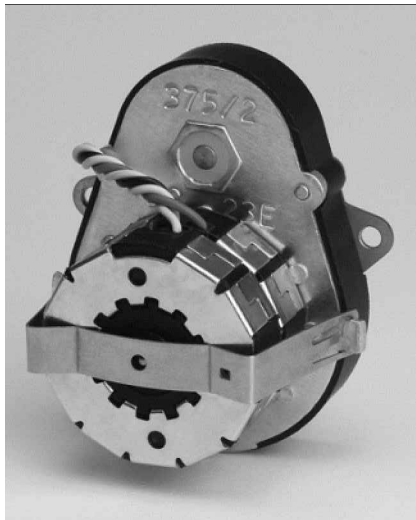

Issue/RevNo	Revision note	Date	Signature	Checked
1.0	Original Issue	01/04/2014	MBM	TNB

		Motion Drivetrionics Pvt Ltd		
Itemref	Client	-		Article No./Reference
Designed by	Checked by	Approved by	Date	Scale
MBM	TNB	TNB	01/04/2014	do not scale
BRAND - MECHTEX Navi Mumbai - 400 709.		MTR3a5H		
F-MKT-022 VER 3.0		Assembly Drawing		Edition Sheet 1 of 1