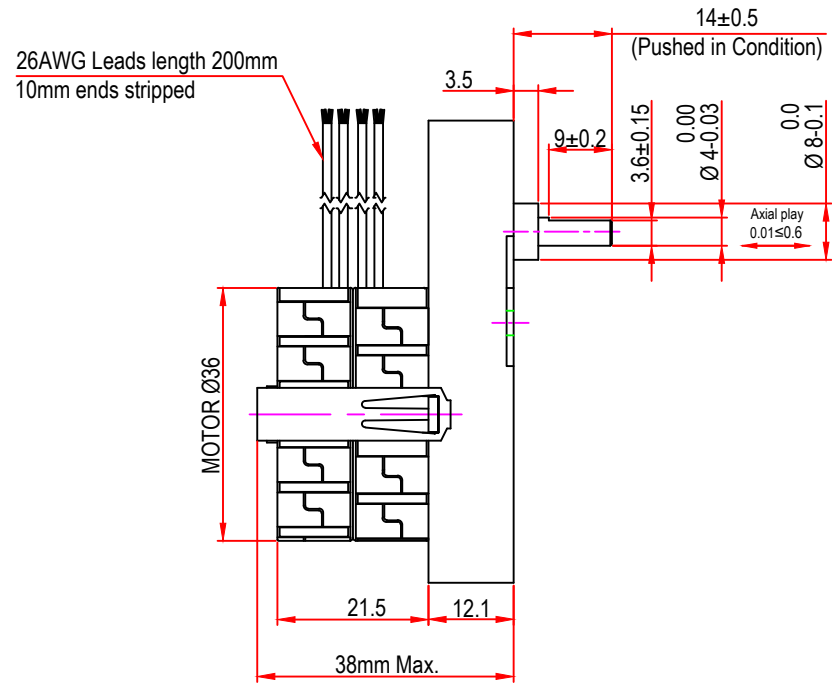

Issue/RevNo	Revision note	Date	Signature	Checked
1.0	Original Issue	01/04/2014	MBM	TNB

		Motion Drivetrionics Pvt Ltd		
Itemref	Client	-		Article No./Reference
Designed by	Checked by	Approved by	Date	Scale
MBM	TNB	TNB	01/04/2014	do not scale
BRAND - MECHTEX Navi Mumbai - 400 709.		MTR3a5H		
F-MKT-022 VER 3.0		Assembly Drawing		Edition Sheet 1 of 1