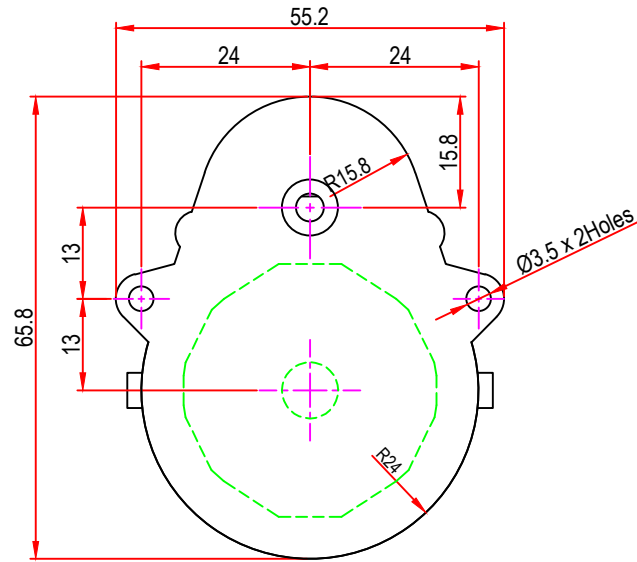

Issue/RevNo	Revision note	Date	Signature	Checked
1.0	Original Issue	01/04/2014	MBM	TNB

		Motion Drivetrionics Pvt Ltd		
Itemref	Client	-		Article No./Reference
Designed by	Checked by	Approved by	Date	Scale
MBM	TNB	TNB	01/04/2014	do not scale
BRAND - MECHTEX Navi Mumbai - 400 709.		MTR3a5H		
F-MKT-022 VER 3.0		Assembly Drawing		Edition Sheet 1 of 1