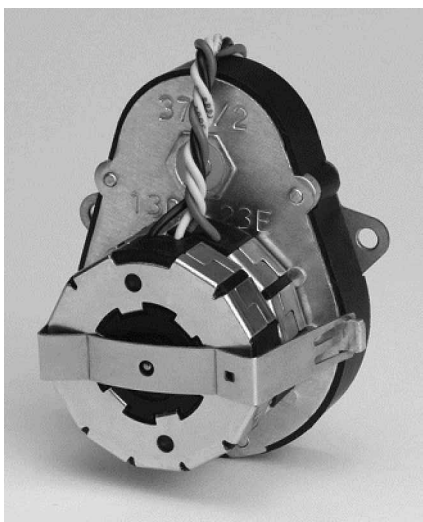

1 2 3 4 5 6 7 8

Issue/RevNo	Revision note	Date	Signature	Checked
1.0	Original Issue	01/04/2014	MBM	TNB

 Motion Drivetronics Pvt Ltd				
Itemref	Client	-		Article No./Reference
Designed by MBM	Checked by TNB	Approved by TNB	Date 01/04/2014	Scale do not scale
BRAND - MECHTEX Navi Mumbai - 400 709.			MTR3b5H	
F-MKT-022 VER 3.0			Assembly Drawing	Edition Sheet 1 of 1