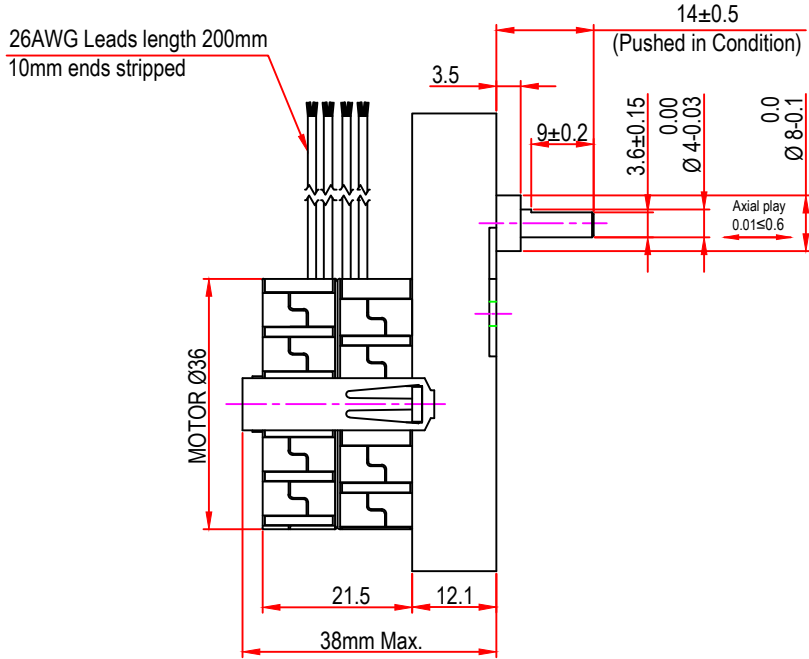

1 2 3 4 5 6 7 8

Issue/RevNo	Revision note	Date	Signature	Checked
1.0	Original Issue	01/04/2014	MBM	TNB

 Motion Drivetronics Pvt Ltd				
Itemref	Client	-		Article No./Reference
Designed by MBM	Checked by TNB	Approved by TNB	Date 01/04/2014	Scale do not scale
BRAND - MECHTEX Navi Mumbai - 400 709.			MTR3b5H	
F-MKT-022 VER 3.0			Assembly Drawing	Edition Sheet 1 of 1

1 2 3 4 5 6 7 8