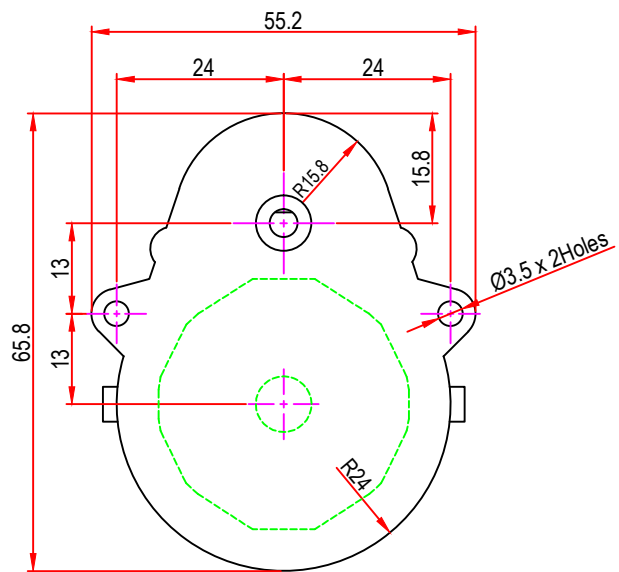

1 2 3 4 5 6 7 8

Issue/RevNo	Revision note	Date	Signature	Checked
1.0	Original Issue	01/04/2014	MBM	TNB

 Motion Drivetronics Pvt Ltd				
Itemref	Client	-		Article No./Reference
Designed by MBM	Checked by TNB	Approved by TNB	Date 01/04/2014	Scale do not scale
BRAND - MECHTEX Navi Mumbai - 400 709.			MTR3b5H	
F-MKT-022 VER 3.0			Assembly Drawing	Edition Sheet 1 of 1

1 2 3 4 5 6 7 8