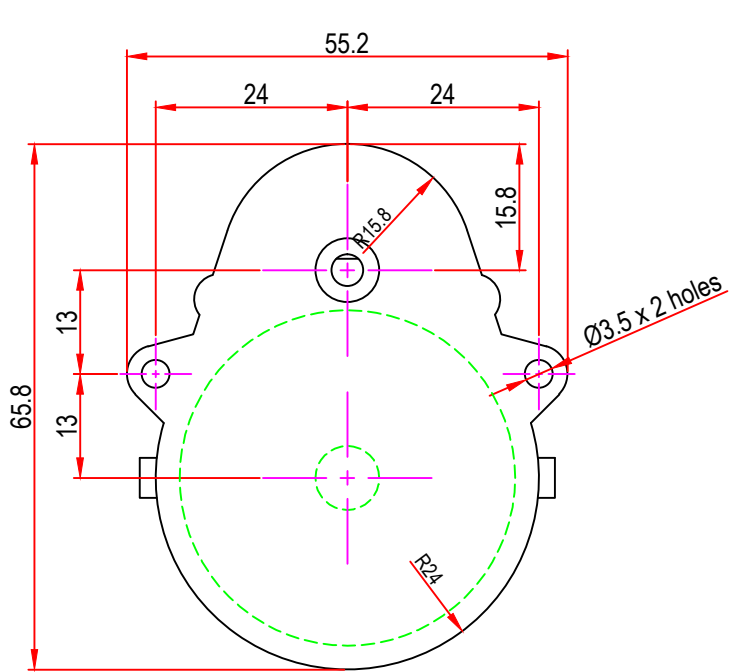

Issue/RevNo	Revision note	Date	Signature	Checked
1.0	Original Issue	01/04/2014	MBM	TNB

 Motion Drivetrionics Pvt Ltd				
Itemref	Client	-		Article No./Reference
Designed by	Checked by	Approved by	Date	Scale
MBM	TNB	TNB	01/04/2014	do not scale
BRAND - MECHTEX Navi Mumbai - 400 709.			MT05P	
F-MKT-022 VER 3.0			Assembly Drawing	Edition Sheet 1 of 1