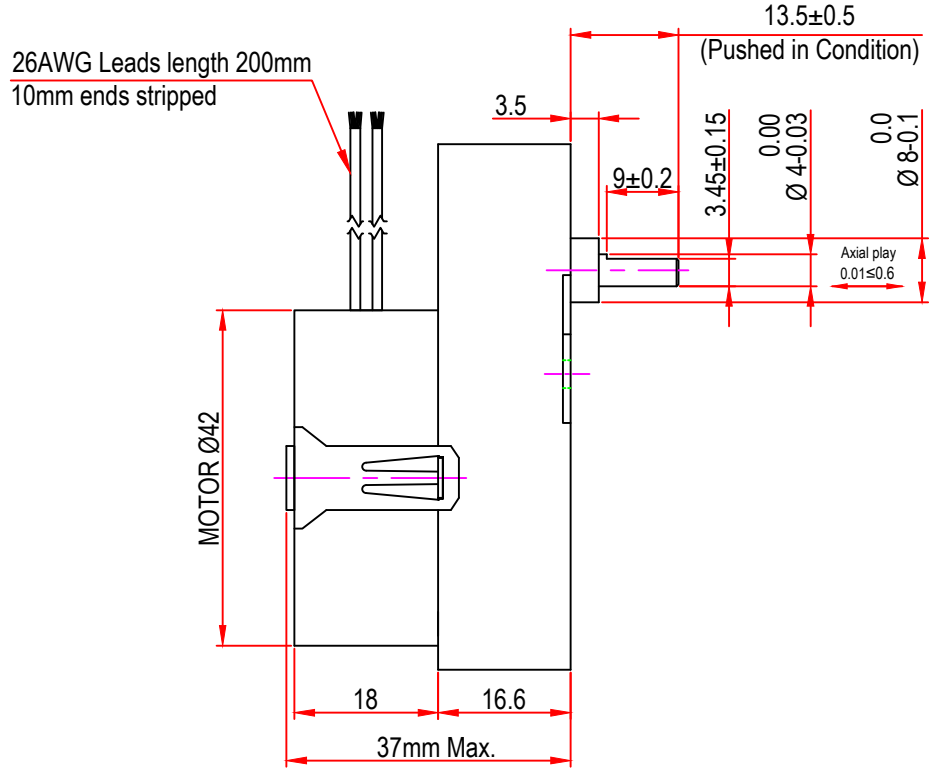

Issue/RevNo	Revision note	Date	Signature	Checked
1.0	Original Issue	01/04/2014	MBM	TNB

 Motion Drivetrionics Pvt Ltd				
Itemref	Client	-		Article No./Reference
Designed by	Checked by	Approved by	Date	Scale
MBM	TNB	TNB	01/04/2014	do not scale
BRAND - MECHTEX Navi Mumbai - 400 709.			MT05P	
F-MKT-022 VER 3.0			Assembly Drawing	Edition Sheet 1 of 1