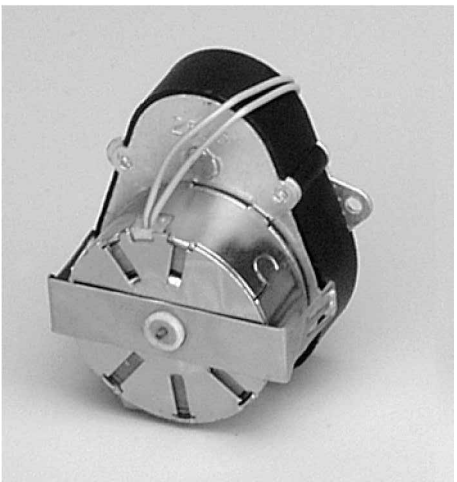

Issue/RevNo	Revision note	Date	Signature	Checked
1.0	Original Issue	01/04/2014	MBM	TNB

 Motion Drivetrionics Pvt Ltd				
Itemref	Client	-		Article No./Reference
Designed by	Checked by	Approved by	Date	Scale
MBM	TNB	TNB	01/04/2014	do not scale
BRAND - MECHTEX Navi Mumbai - 400 709.			MT05P	
F-MKT-022 VER 3.0			Assembly Drawing	Edition Sheet 1 of 1