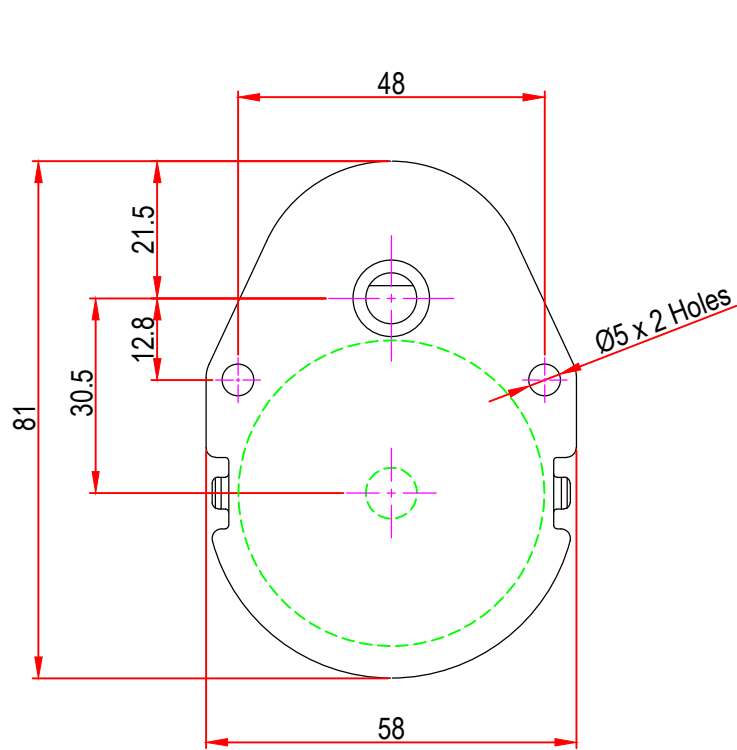

Issue/RevNo	Revision note	Date	Signature	Checked
1.0	Original Issue	18/10/2017	GHD	TNB

 <b>Motion Drivetrionics Pvt Ltd</b>				
Itemref	Client	-		Article No./Reference
Designed by GHD	Checked by TNB	Approved by TNB	Date 18/10/2017	Scale do not scale
<b>BRAND - MECHTEX</b> Navi Mumbai - 400 709.			<b>MT6bGB7 GEAR BOX</b>	
F-MKT-022 VER 3.0			Assembly Drawing	Edition Sheet 1 of 1