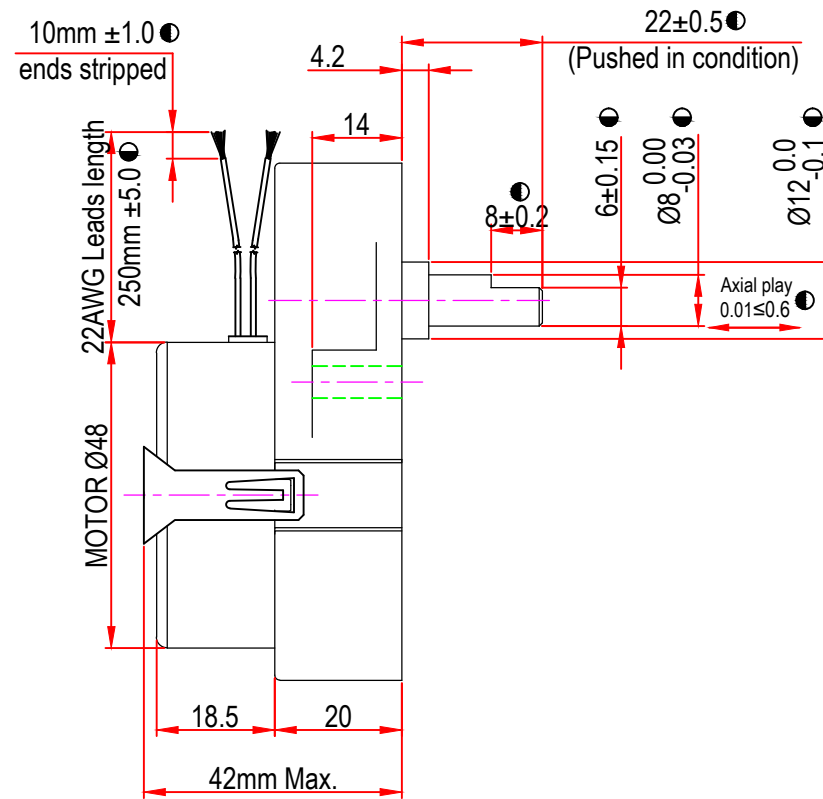

Issue/RevNo	Revision note	Date	Signature	Checked
1.0	Original Issue	18/10/2017	GHD	TNB

 <b>Motion Drivetrionics Pvt Ltd</b>				
Itemref	Client	-		Article No./Reference
Designed by GHD	Checked by TNB	Approved by TNB	Date 18/10/2017	Scale do not scale
<b>BRAND - MECHTEX</b> Navi Mumbai - 400 709.			<b>MT6bGB7 GEAR BOX</b>	
F-MKT-022 VER 3.0			Assembly Drawing	Edition Sheet 1 of 1