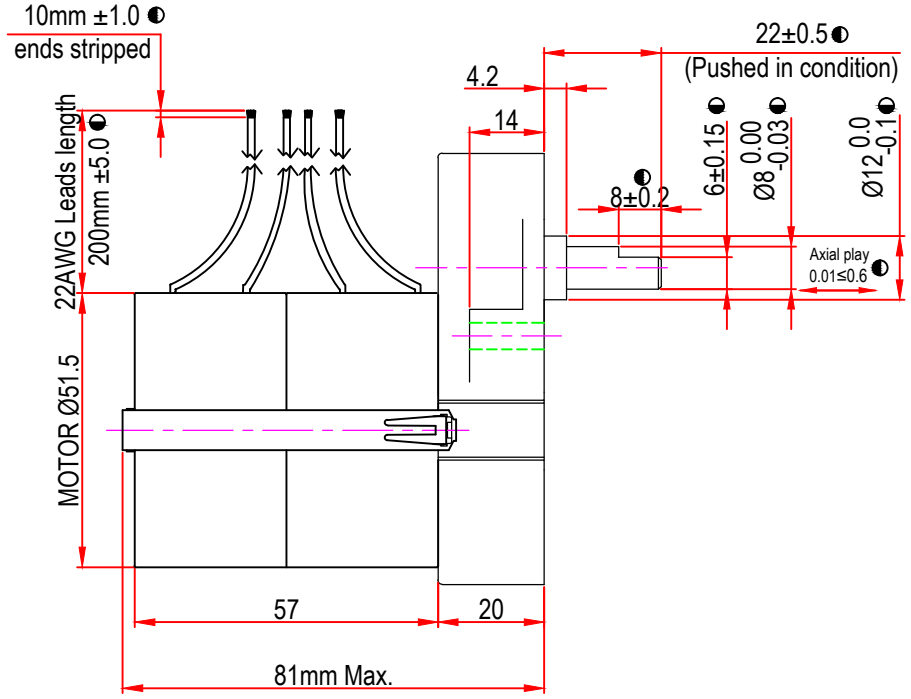

Issue/RevNo	Revision note	Date	Signature	Checked
1.0	Original Issue	18/10/2017	GHD	TNB

 <b>Motion Drivetrionics Pvt Ltd</b>				
Itemref	Client	-		Article No./Reference
Designed by GHD	Checked by TNB	Approved by TNB	Date 18/10/2017	Scale do not scale
<b>BRAND - MECHTEX</b> Navi Mumbai - 400 709.			<b>MTRD4bGB7 GEAR BOX</b>	
F-MKT-022 VER 3.0			Assembly Drawing	Edition Sheet 1 of 1