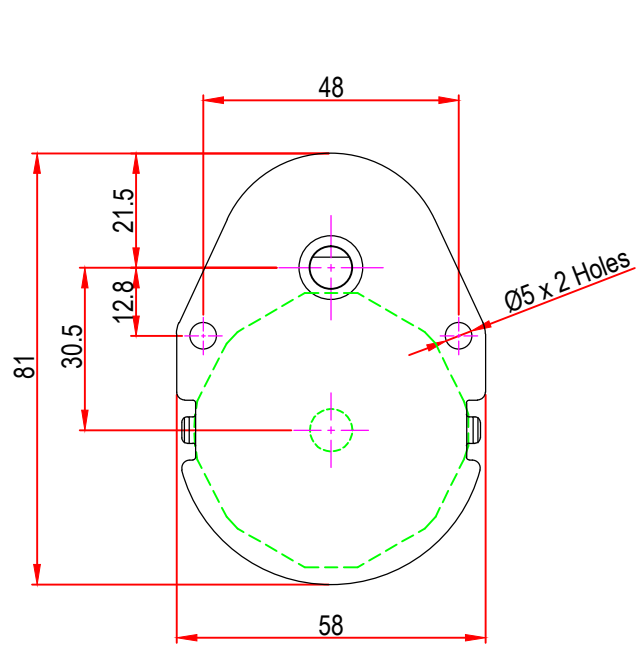

Issue/RevNo	Revision note	Date	Signature	Checked
1.0	Original Issue	18/10/2017	GHD	TNB

 <b>Motion Drivetrionics Pvt Ltd</b>				
Itemref	Client	-		Article No./Reference
Designed by GHD	Checked by TNB	Approved by TNB	Date 18/10/2017	Scale do not scale
<b>BRAND - MECHTEX</b> Navi Mumbai - 400 709.			<b>MTRD4bGB7 GEAR BOX</b>	
F-MKT-022 VER 3.0			Assembly Drawing	Edition Sheet 1 of 1