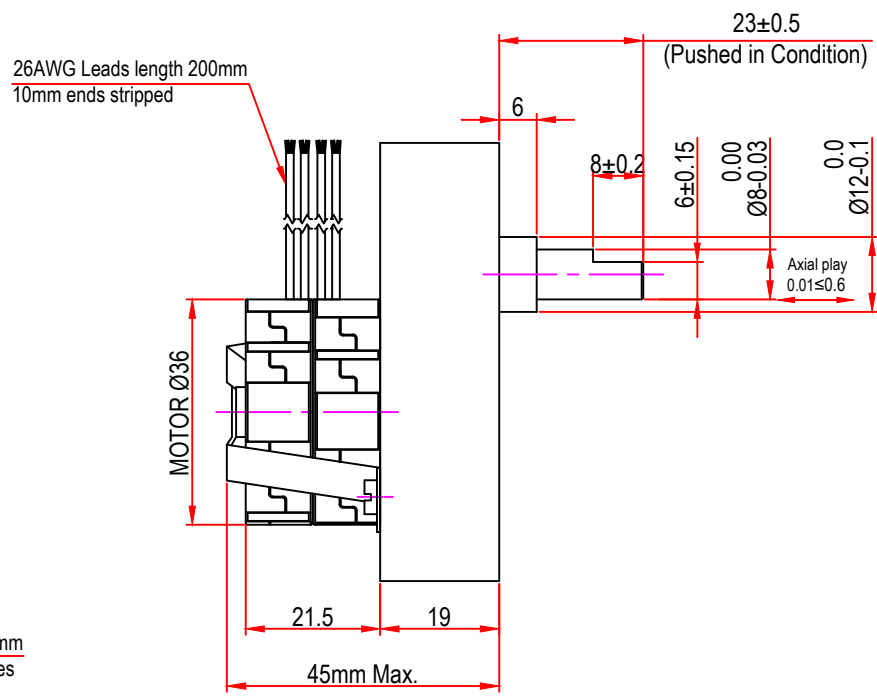

1 | 2 | 3 | 4 | 5 | 6 | 7 | 8

Issue/RevNo	Revision note	Date	Signature	Checked
1.0	Original Issue	01/04/2014	MBM	TNB

Itemref	Client	-		Article No./Reference
Designed by MBM	Checked by TNB	Approved by TNB	Date 01/04/2014	Scale do not scale
BRAND - MECHTEX Navi Mumbai - 400 709.			MTR3a8	
F-MKT-022 VER 3.0			Assembly Drawing	Edition Sheet 1 of 1

1 | 2 | 3 | 4 | 5 | 6 | 7 | 8