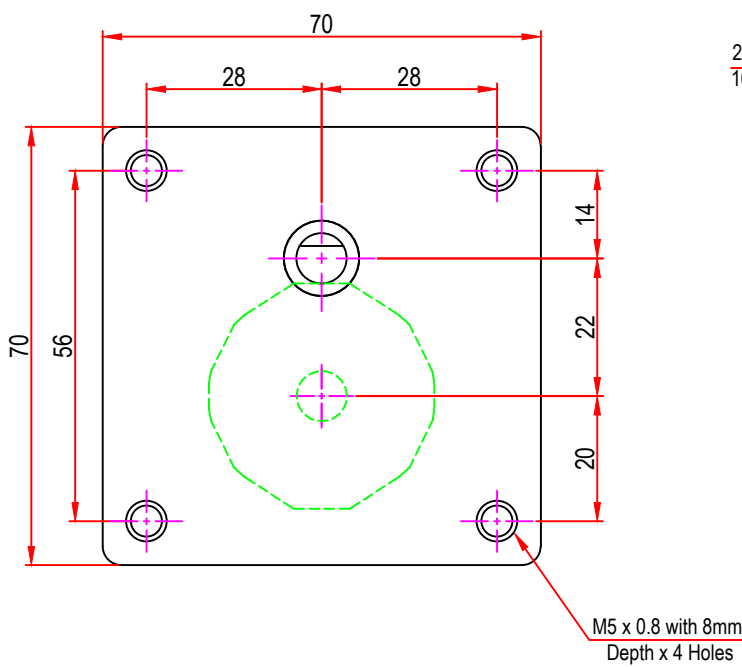

1 | 2 | 3 | 4 | 5 | 6 | 7 | 8

Issue/RevNo	Revision note	Date	Signature	Checked
1.0	Original Issue	01/04/2014	MBM	TNB

Itemref	Client	-		Article No./Reference
Designed by MBM	Checked by TNB	Approved by TNB	Date 01/04/2014	Scale do not scale
BRAND - MECHTEX Navi Mumbai - 400 709.			MTR3a8	
F-MKT-022 VER 3.0			Assembly Drawing	Edition Sheet 1 of 1

1 | 2 | 3 | 4 | 5 | 6 | 7 | 8