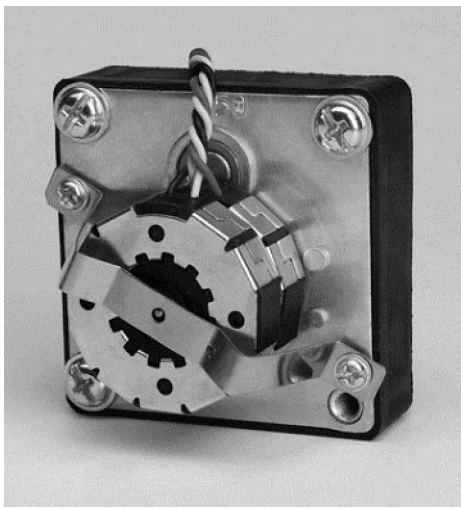

1 | 2 | 3 | 4 | 5 | 6 | 7 | 8

Issue/RevNo	Revision note	Date	Signature	Checked
1.0	Original Issue	01/04/2014	MBM	TNB

Itemref	Client	-		Article No./Reference
Designed by MBM	Checked by TNB	Approved by TNB	Date 01/04/2014	Scale do not scale
BRAND - MECHTEX Navi Mumbai - 400 709.			MTR3a8	
F-MKT-022 VER 3.0			Assembly Drawing	Edition Sheet 1 of 1