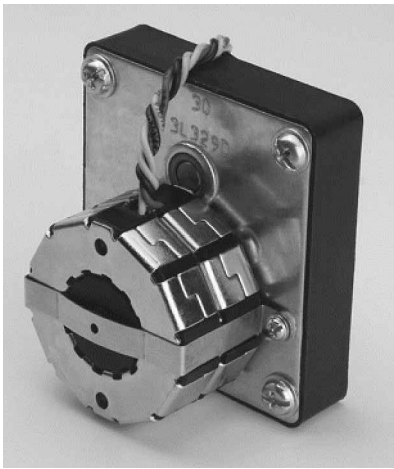

Issue/RevNo	Revision note	Date	Signature	Checked
1.0	Original Issue	01/04/2014	MBM	TNB

Itemref	Client	-		Article No./Reference
Designed by MBM	Checked by TNB	Approved by TNB	Date 01/04/2014	Scale do not scale
<b>BRAND - MECHTEX</b> Navi Mumbai - 400 709.			<b>MTR4a8</b>	
F-MKT-022 VER 3.0			Assembly Drawing	Edition Sheet 1 of 1