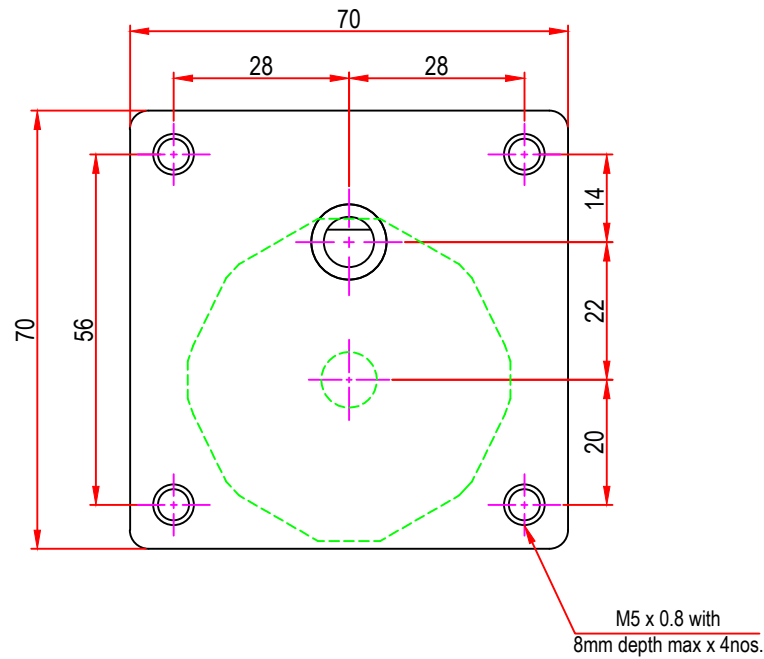

Issue/RevNo	Revision note	Date	Signature	Checked
1.0	Original Issue	01/04/2014	MBM	TNB

Itemref	Client	-		Article No./Reference
Designed by MBM	Checked by TNB	Approved by TNB	Date 01/04/2014	Scale do not scale
<b>BRAND - MECHTEX</b> Navi Mumbai - 400 709.			<b>MTR4a8</b>	
F-MKT-022 VER 3.0			Assembly Drawing	Edition Sheet 1 of 1