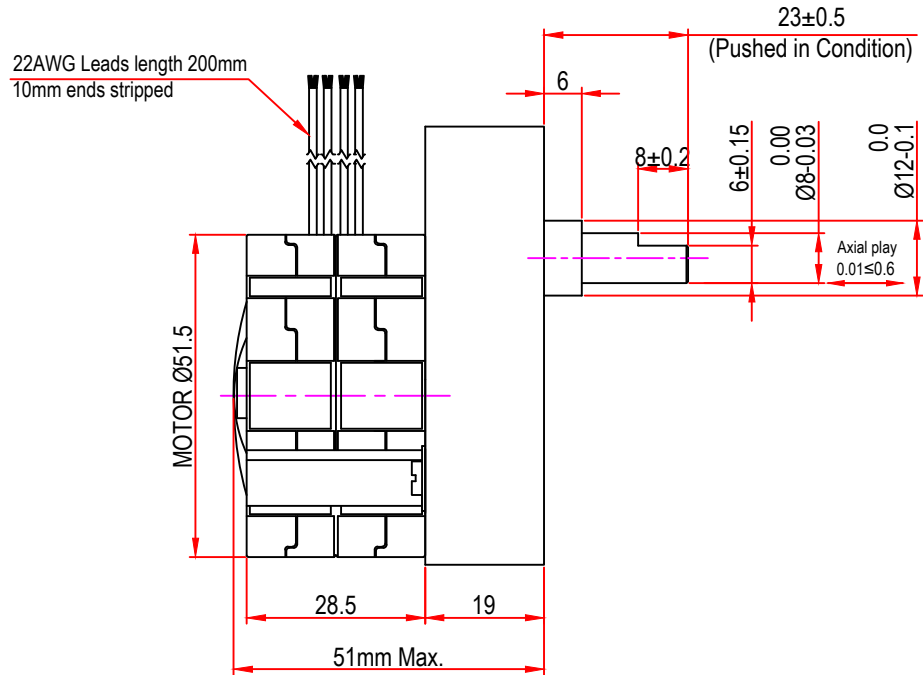

Issue/RevNo	Revision note	Date	Signature	Checked
1.0	Original Issue	01/04/2014	MBM	TNB

Itemref	Client	-		Article No./Reference
Designed by MBM	Checked by TNB	Approved by TNB	Date 01/04/2014	Scale do not scale
<b>BRAND - MECHTEX</b> Navi Mumbai - 400 709.			<b>MTR4a8</b>	
F-MKT-022 VER 3.0			Assembly Drawing	Edition Sheet 1 of 1