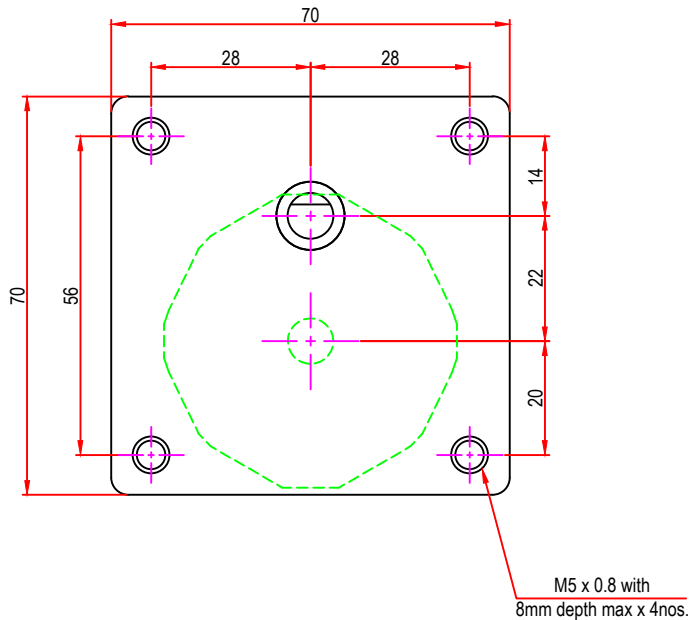

Issue/RevNo	Revision note	Date	Signature	Checked
1.0	Original Issue	01/04/2014	MBM	TNB

		<b>Motion Drivetrónica Pvt Ltd</b>		
Itemref	Client	-		Article No./Reference
Designed by MBM	Checked by TNB	Approved by TNB	Date 01/04/2014	Scale do not scale
<b>BRAND - MECHTEX</b> Navi Mumbai - 400 709.		<b>MTRD4b8</b>		
F-MKT-022 VER 3.0		Assembly Drawing		Edition Sheet 1 of 1