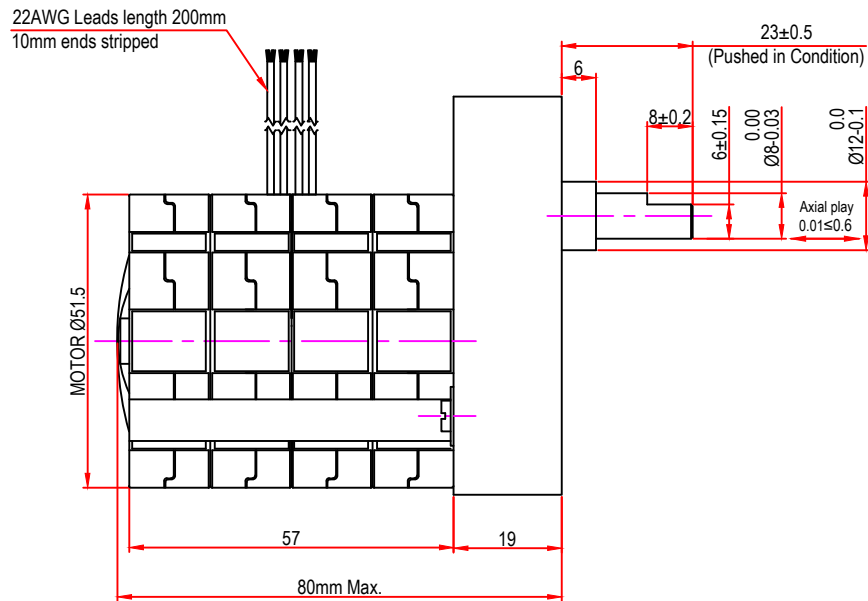

Issue/RevNo	Revision note	Date	Signature	Checked
1.0	Original Issue	01/04/2014	MBM	TNB

		<b>Motion Drivetrónica Pvt Ltd</b>		
Itemref	Client	-		Article No./Reference
Designed by MBM	Checked by TNB	Approved by TNB	Date 01/04/2014	Scale do not scale
<b>BRAND - MECHTEX</b> Navi Mumbai - 400 709.		<b>MTRD4b8</b>		
F-MKT-022 VER 3.0		Assembly Drawing		Edition Sheet 1 of 1