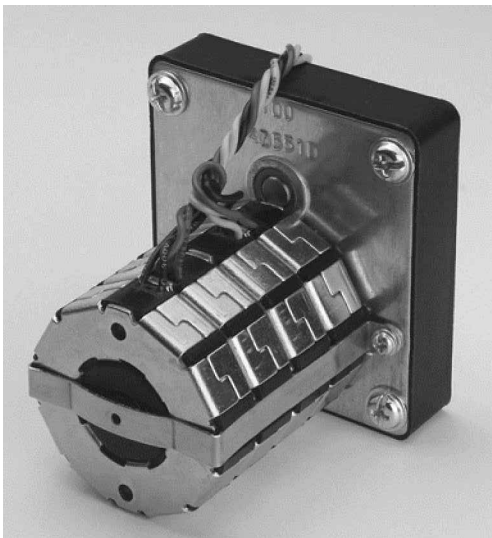

Issue/RevNo	Revision note	Date	Signature	Checked
1.0	Original Issue	01/04/2014	MBM	TNB

		<b>Motion Drivetrónica Pvt Ltd</b>		
Itemref	Client	-		Article No./Reference
Designed by MBM	Checked by TNB	Approved by TNB	Date 01/04/2014	Scale do not scale
<b>BRAND - MECHTEX</b> Navi Mumbai - 400 709.		<b>MTRD4b8</b>		
F-MKT-022 VER 3.0		Assembly Drawing		Edition Sheet 1 of 1