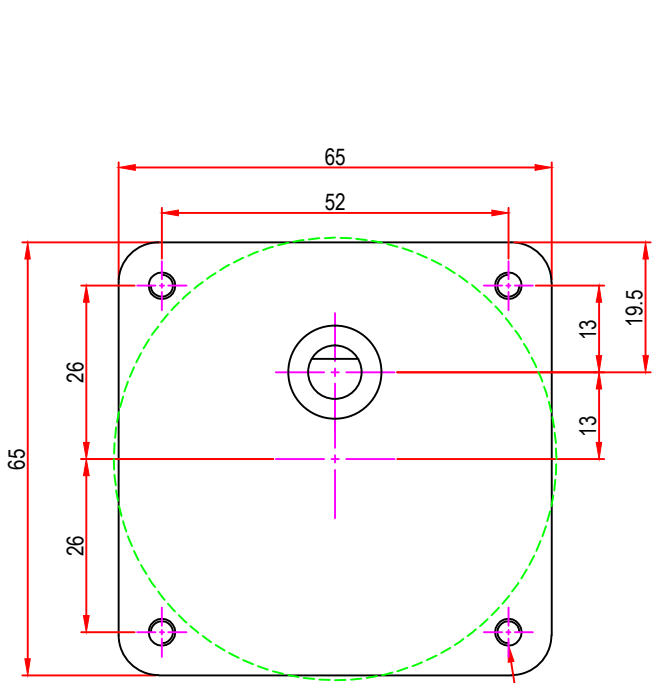

Issue/RevNo	Revision note	Date	Signature	Checked
1.0	Original Issue	01/04/2014	MBM	TNB

M4 x 0.7 with 10mm depth x 4nos.
Other on request.

 Motion Drivetrionics Pvt Ltd				
Itemref	Client	-		Article No./Reference
Designed by MBM	Checked by TNB	Approved by TNB	Date 01/04/2014	Scale do not scale
BRAND - MECHTEX Navi Mumbai - 400 709.			MTR8cGBV	
F-MKT-022 VER 3.0			Assembly Drawing	Edition Sheet 1 of 1