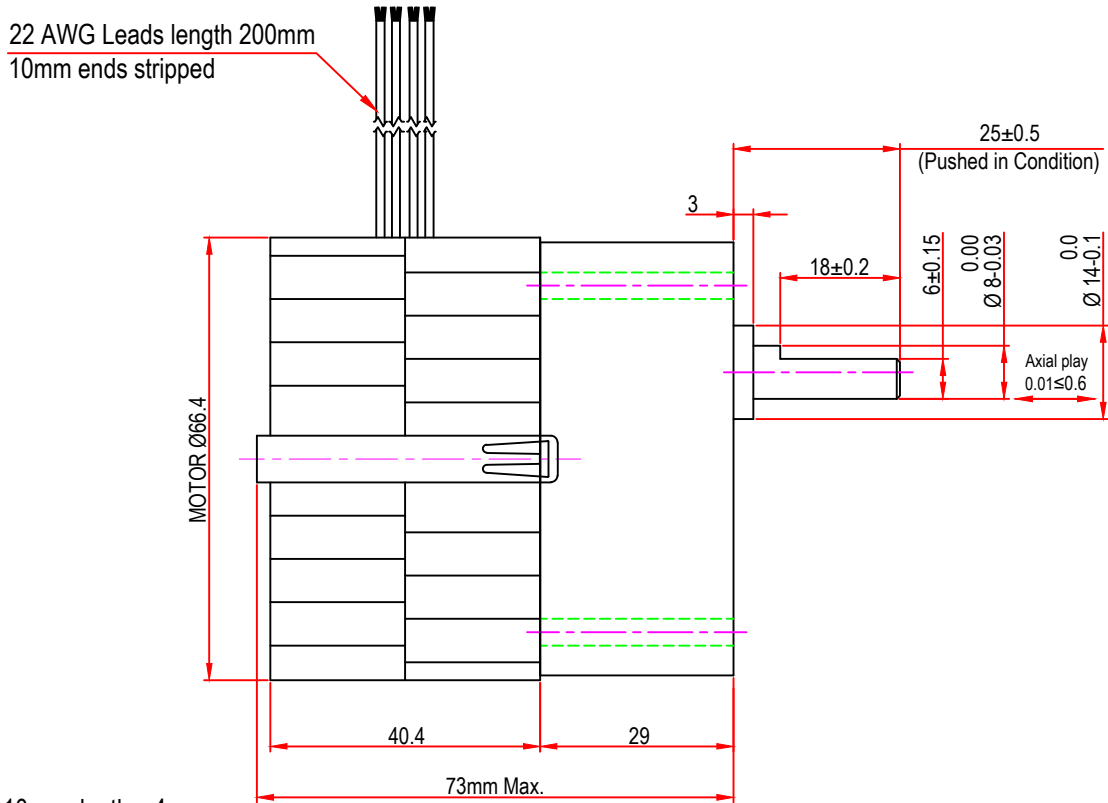

Issue/RevNo	Revision note	Date	Signature	Checked
1.0	Original Issue	01/04/2014	MBM	TNB

M4 x 0.7 with 10mm depth x 4nos.
Other on request.

 Motion Drivetrionics Pvt Ltd				
Itemref	Client	-		Article No./Reference
Designed by MBM	Checked by TNB	Approved by TNB	Date 01/04/2014	Scale do not scale
BRAND - MECHTEX Navi Mumbai - 400 709.			MTR8cGBV	
F-MKT-022 VER 3.0			Assembly Drawing	Edition Sheet 1 of 1