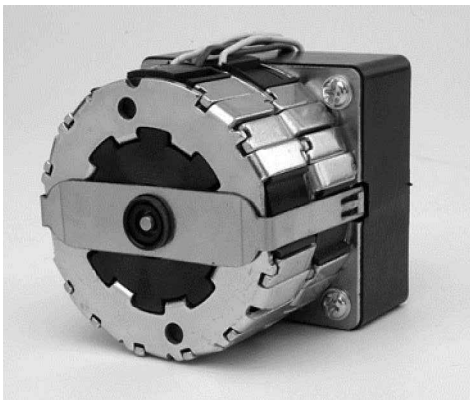

Issue/RevNo	Revision note	Date	Signature	Checked
1.0	Original Issue	01/04/2014	MBM	TNB

M4 x 0.7 with 10mm depth x 4nos.
Other on request.

 Motion Drivetrionics Pvt Ltd				
Itemref	Client	-		Article No./Reference
Designed by MBM	Checked by TNB	Approved by TNB	Date 01/04/2014	Scale do not scale
BRAND - MECHTEX Navi Mumbai - 400 709.			MTR8cGBV	
F-MKT-022 VER 3.0			Assembly Drawing	Edition Sheet 1 of 1