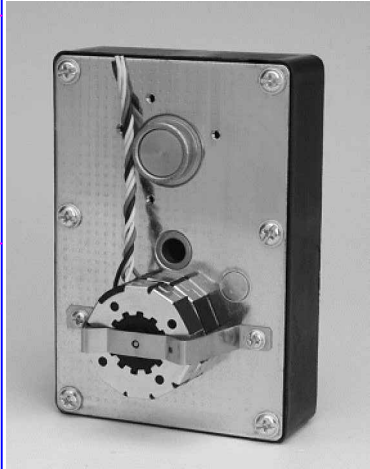

Issue/RevNo	Revision note	Date	Signature	Checked
1.0	Original Issue	01/04/2014	MBM	TNB

 <b>Motion Drivetrionics Pvt Ltd</b>				
Itemref	Client	-		Article No./Reference
Designed by MBM	Checked by TNB	Approved by TNB	Date 01/04/2014	Scale do not scale
<b>BRAND - MECHTEX</b> Navi Mumbai - 400 709.			<b>MTR3aX</b>	
F-MKT-022 VER 3.0			Assembly Drawing	Edition Sheet 1 of 1