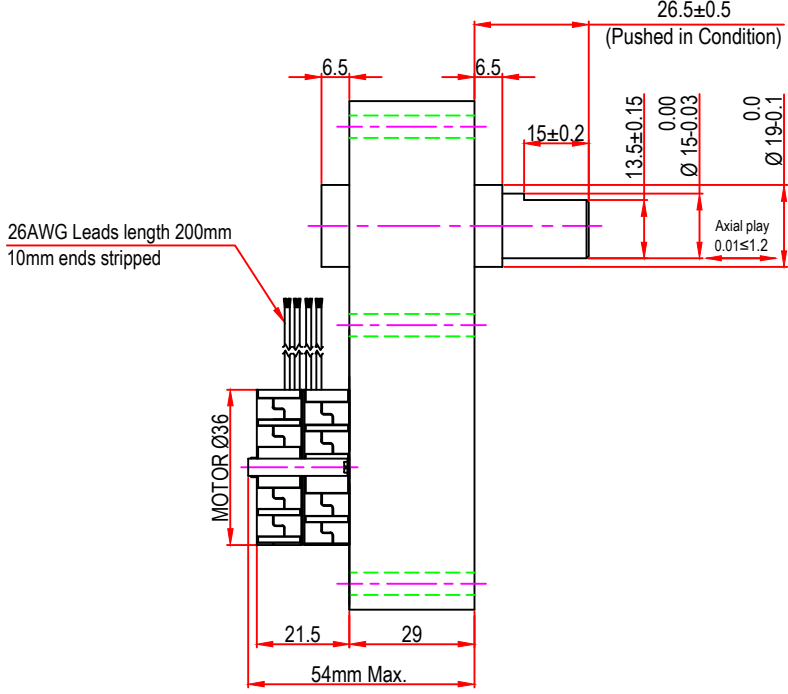

Issue/RevNo	Revision note	Date	Signature	Checked
1.0	Original Issue	01/04/2014	MBM	TNB

 <b>Motion Drivetrionics Pvt Ltd</b>				
Itemref	Client	-		Article No./Reference
Designed by MBM	Checked by TNB	Approved by TNB	Date 01/04/2014	Scale do not scale
<b>BRAND - MECHTEX</b> Navi Mumbai - 400 709.			<b>MTR3aX</b>	
F-MKT-022 VER 3.0			Assembly Drawing	Edition Sheet 1 of 1