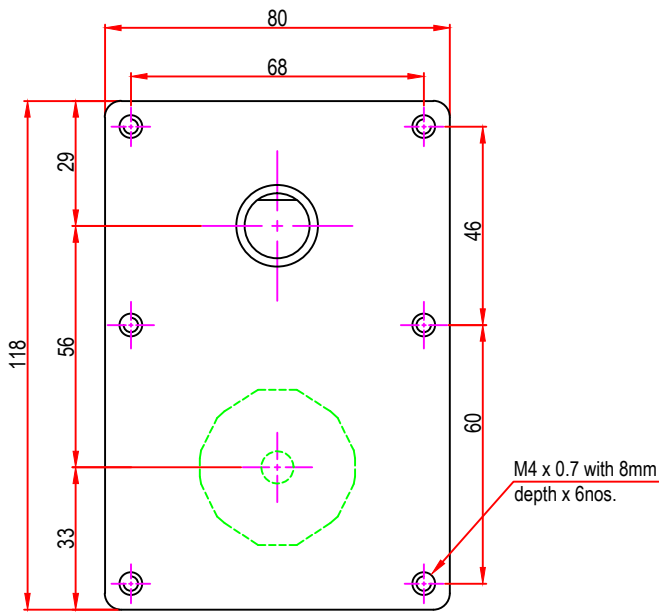

Issue/RevNo	Revision note	Date	Signature	Checked
1.0	Original Issue	01/04/2014	MBM	TNB

 <b>Motion Drivetrionics Pvt Ltd</b>				
Itemref	Client	-		Article No./Reference
Designed by MBM	Checked by TNB	Approved by TNB	Date 01/04/2014	Scale do not scale
<b>BRAND - MECHTEX</b> Navi Mumbai - 400 709.			<b>MTR3aX</b>	
F-MKT-022 VER 3.0			Assembly Drawing	Edition Sheet 1 of 1