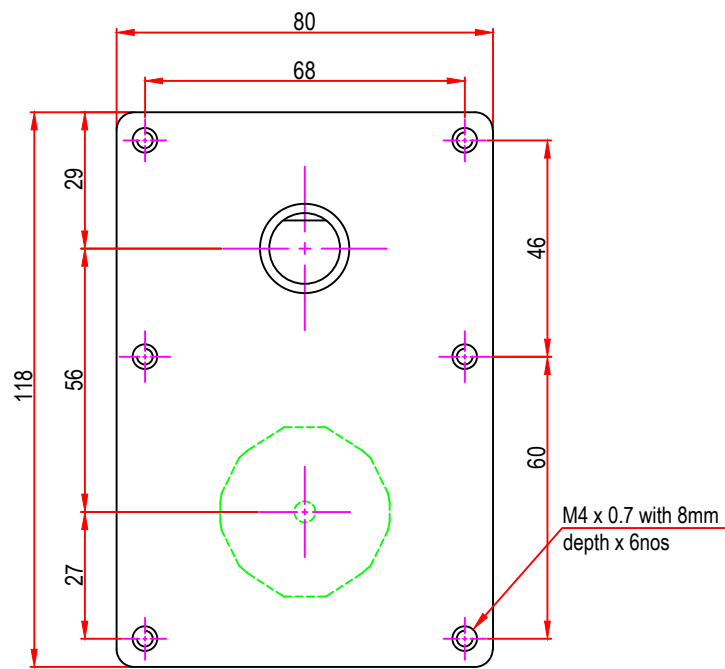

Issue/RevNo	Revision note	Date	Signature	Checked
1.0	Original Issue	01/04/2014	MBM	TNB

 <b>Motion Drivetrionics Pvt Ltd</b>				
Itemref	Client	-		Article No./Reference
Designed by MBM	Checked by TNB	Approved by TNB	Date 01/04/2014	Scale do not scale
<b>BRAND - MECHTEX</b> Navi Mumbai - 400 709.			<b>MTR3bX</b>	
F-MKT-022 VER 3.0			Assembly Drawing	Edition Sheet 1 of 1