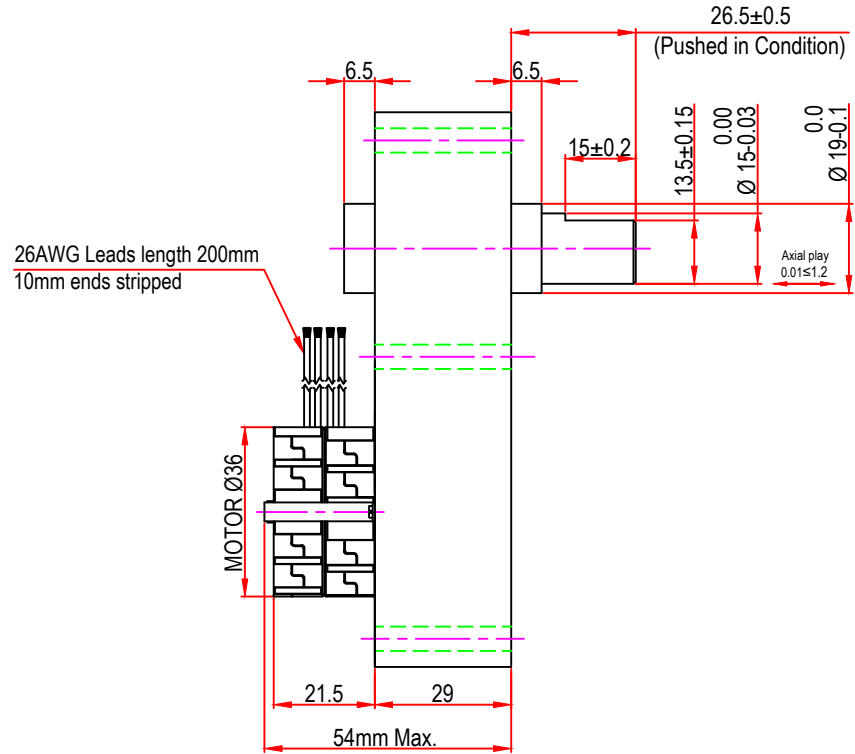

Issue/RevNo	Revision note	Date	Signature	Checked
1.0	Original Issue	01/04/2014	MBM	TNB

 <b>Motion Drivetrionics Pvt Ltd</b>				
Itemref	Client	-		Article No./Reference
Designed by MBM	Checked by TNB	Approved by TNB	Date 01/04/2014	Scale do not scale
<b>BRAND - MECHTEX</b> Navi Mumbai - 400 709.			<b>MTR3bX</b>	
F-MKT-022 VER 3.0			Assembly Drawing	Edition Sheet 1 of 1