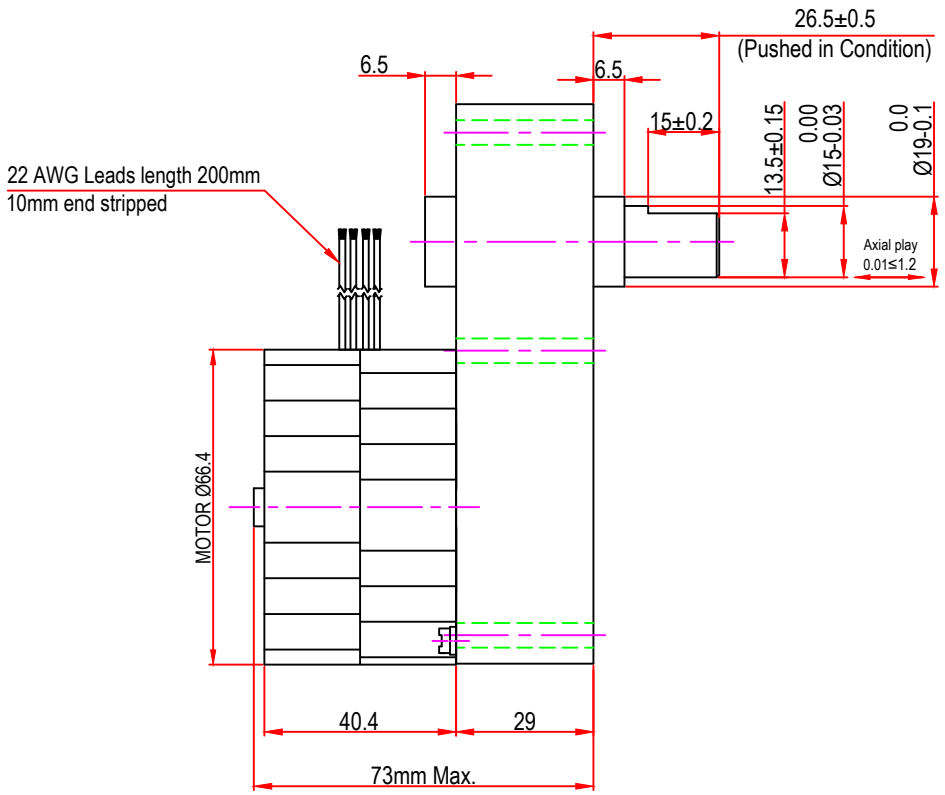

Issue/RevNo	Revision note	Date	Signature	Checked
1.0	Original Issue	01/04/2014	MBM	TNB

Itemref	Client	-		Article No./Reference
Designed by MBM	Checked by TNB	Approved by TNB	Date 01/04/2014	Scale do not scale
<b>BRAND - MECHTEX</b> Navi Mumbai - 400 709.			<b>MTR8cX</b>	
F-MKT-022 VER 3.0			Assembly Drawing	Edition Sheet 1 of 1