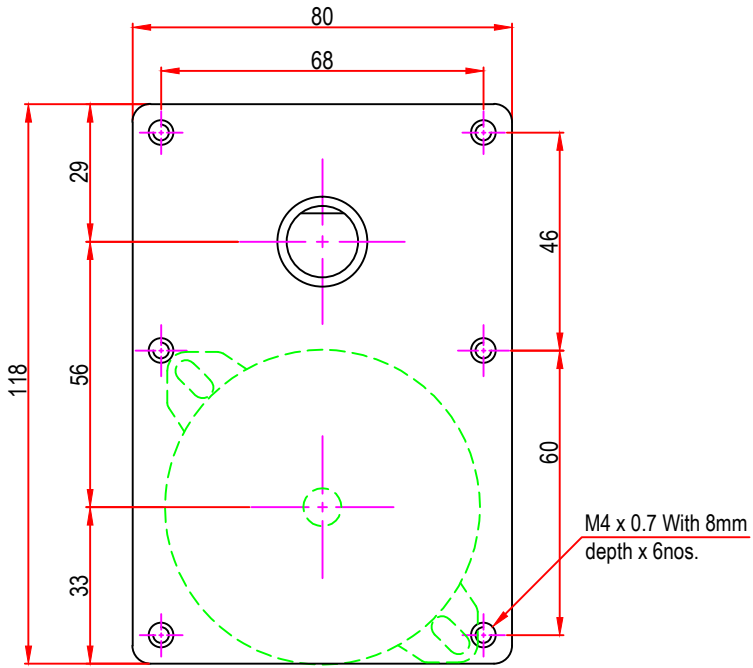

Issue/RevNo	Revision note	Date	Signature	Checked
1.0	Original Issue	01/04/2014	MBM	TNB

Itemref	Client	-		Article No./Reference
Designed by MBM	Checked by TNB	Approved by TNB	Date 01/04/2014	Scale do not scale
<b>BRAND - MECHTEX</b> Navi Mumbai - 400 709.			<b>MTR8cX</b>	
F-MKT-022 VER 3.0			Assembly Drawing	Edition Sheet 1 of 1